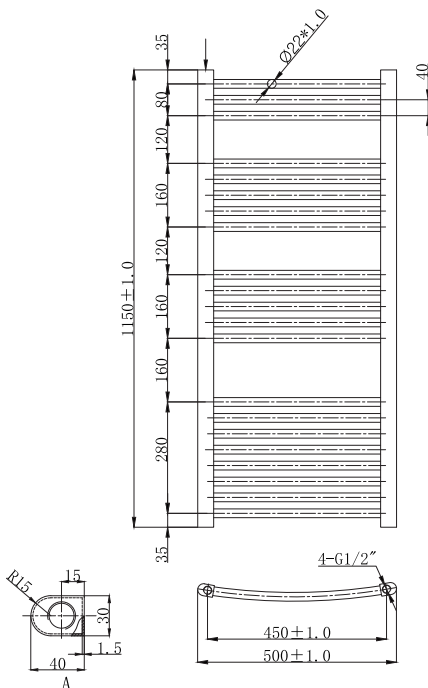

## TECHNICAL DATASHEET

### ANTHRACITE CURVED LADDER RAIL

<b>Product Code</b>	UMTY104	<b>Barcode</b>	5391527860327
<b>Finish</b>	ANTHRACITE	<b>Ral No</b>	7016
<b>Product Type</b>	DESIGNER RADIATOR		
<b>Btu/hr output</b>	1855 at 60 C		

Watts	544
Pipe centres	450mm
Wall to pipe centres	80-100mm
Max height	1150mm
Max width	500mm