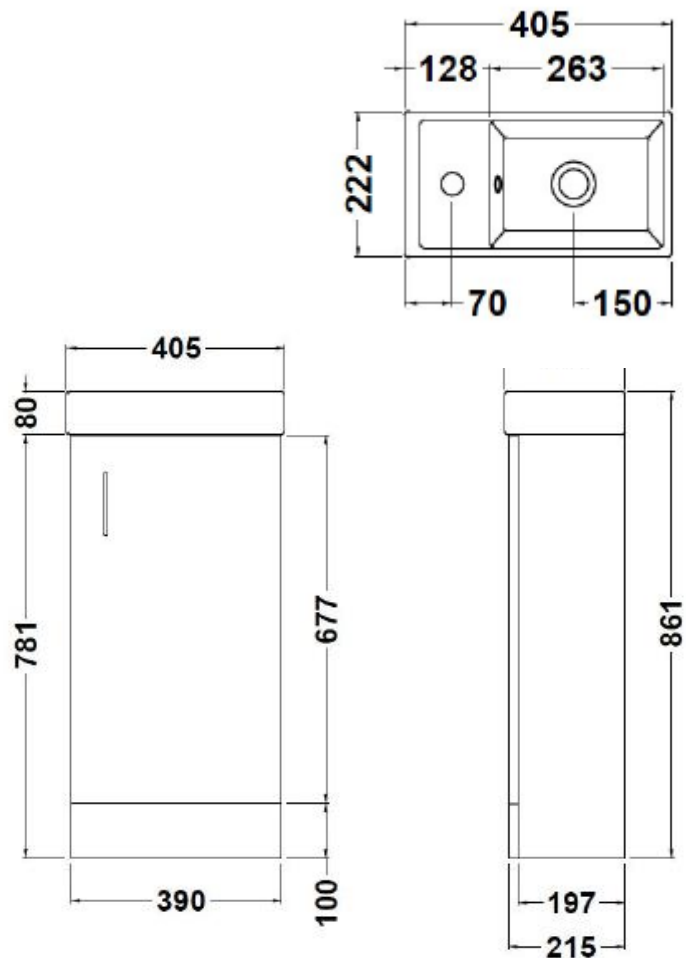

Technical Data Information

Product Code: UMIN014

Information: Minimalist Gloss Grey Floor Standing Basin & Cabinet
Fascia Finish: MDF Painted Gloss
Color/Finish: Grey
FAS Thickness: 18
CAB Thickness: 16mm
Hinge Type: 95 Degree Clip-On Soft Close

Overall Dimensions: H: 861 x W: 400 x D: 222

All Dimensions are in millimetres. The information contained on this page was correct at date of issue. Fitting dimensions are provided as a guide only. Some variation may occur due to manufacturing tolerances. We pursue a policy of continuing improvement in design and performance of our products and so reserve the right to change specifications without prior notice.