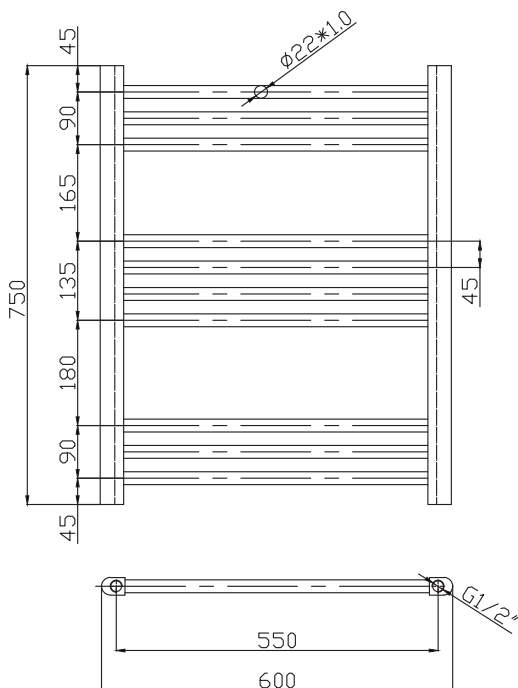

TECHNICAL DATASHEET

22MM STANDARD LADDER RAIL

Product Code	SS22LR67F	Barcode	5391527866671
Finish	CHROME		
Product Type	TOWEL RAIL		
Btu/hr output	973 at 60 C		

Guarantee & Aftercare

During installation extra care must be taken to avoid damaging the fittings. We provide a 10 year guarantee against faulty workmanship or materials (excluding serviceable parts), providing they have been installed, cared for and used in accordance with our instructions.

Watts	285
Pipe centres	550mm
Wall to pipe centres	75-95mm
Max height	750mm
Max width	600mm

CUSTOMER CARE:

For further information please call +353(0)1 450 4307

RT Large & Son Ltd, Unit 2 Bluebell Industrial Estate, Dublin 12, D12 K078