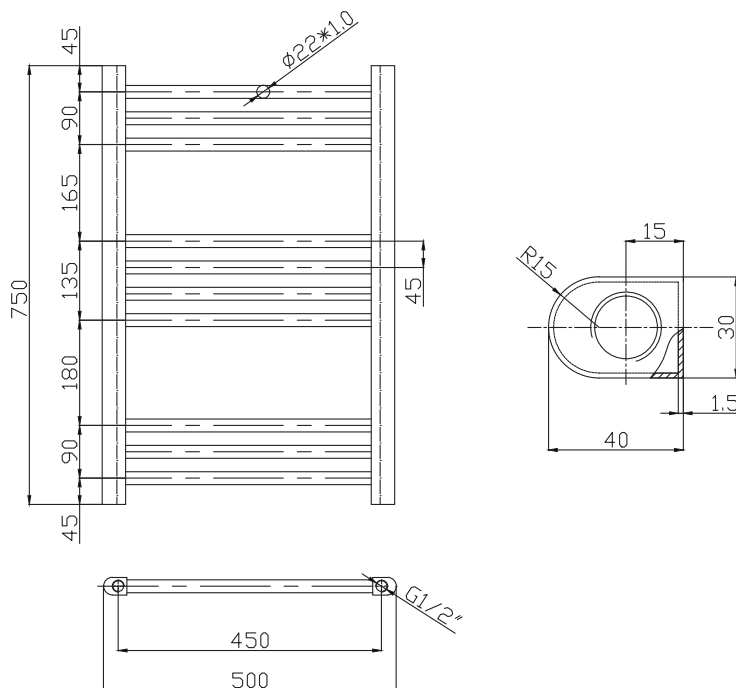

## TECHNICAL DATASHEET

### 22MM STANDARD LADDER RAIL

<b>Product Code</b>	SS22LR57F	<b>Barcode</b>	5391527866657
<b>Finish</b>	CHROME		
<b>Product Type</b>	TOWEL RAIL		
<b>Btu/hr output</b>	856 at 60 C		

Watts	251
Pipe centres	450mm
Wall to pipe centres	75-95mm
Max height	750mm
Max width	500mm