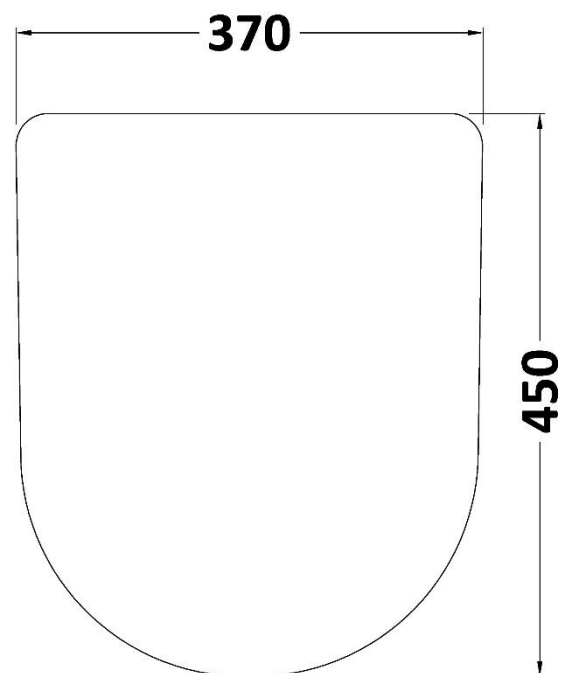

Technical Data Information

Product Code: SCDSHAPE

Information: Universal D-Shape Toilet Seats
Colour: White
Soft close action on seat and lid.
Hinge Centres: 70min – 175max
Size: L: 450 x W: 370 x H: 52 mm

All Dimensions are in millimetres. The information contained on this page was correct at date of issue. Fitting dimensions are provided as a guide only. Some variation may occur due to manufacturing tolerances. We pursue a policy of continuing improvement in design and performance of our products and so reserve the right to change specifications without prior notice.