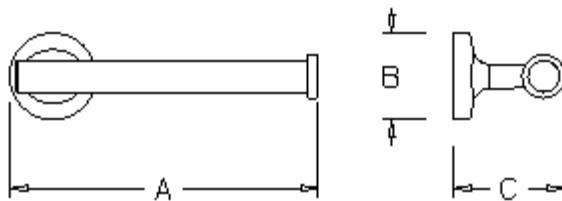

Technical Data Information

Product Code: S127596

Information: Sonia E Plus Single Toilet Roll Holder

Overall Dimensions: H: 50 x D: 65 x W: 178

A: 178mm - 7.01" B: 50mm - 1.97" C: 65mm - 2.56"

All Dimensions are in millimetres. The information contained on this page was correct at date of issue. Fitting dimensions are provided as a guide only. Some variation may occur due to manufacturing tolerances. We pursue a policy of continuing improvement in design and performance of our products and so reserve the right to change specifications without prior notice.