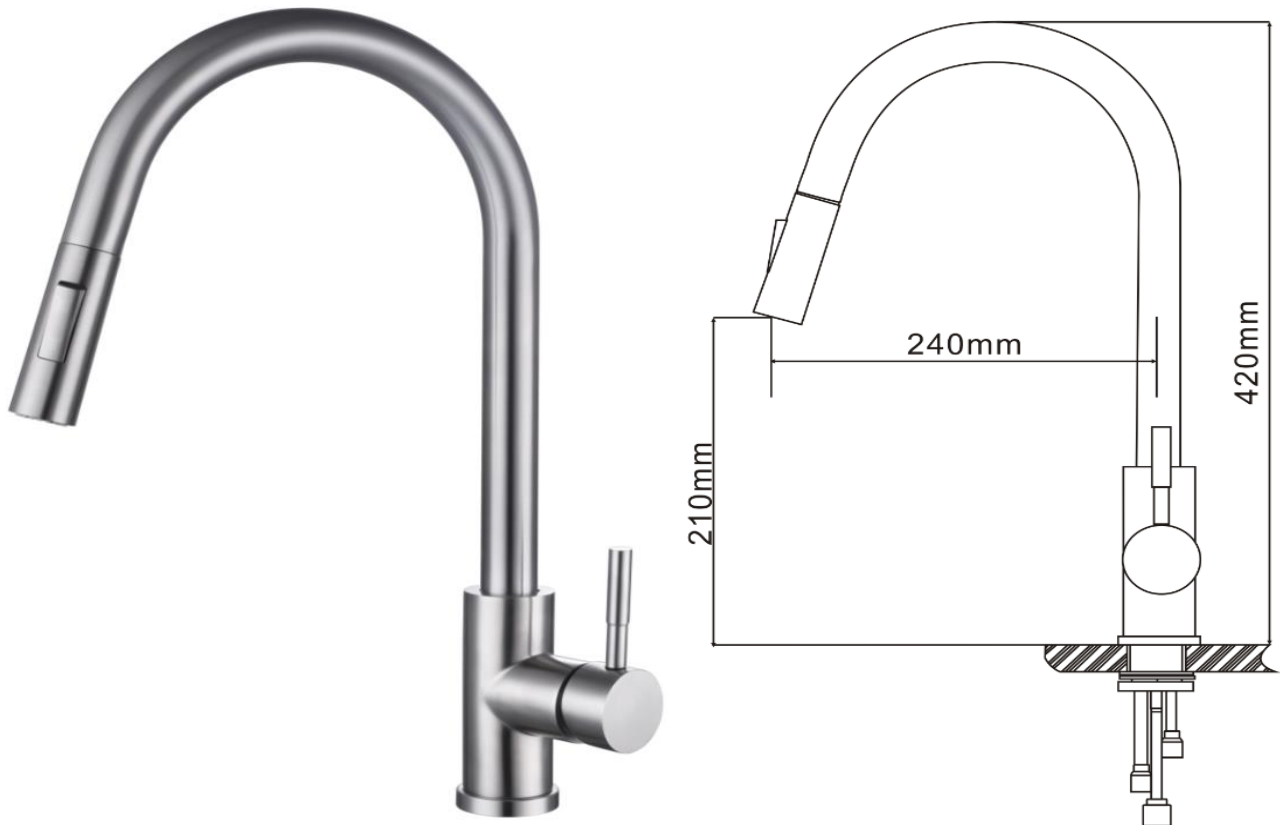

TECHNICAL DATA SHEET

RKIT78FB OneTouch Pull Out Kitchen Mixer

| | |
|-------------------------------|---|
| Barcode | |
| Product Code | RKIT78FB |
| Construction | Brass Body (CuZn40Pb18); Zinc alloy handle |
| Finishes | Chrome plated to BS EN 248 |
| Product Type | Contemporary |
| Water Pressure | Min. 1.5 bar, Max. 6.0 bar |
| Plumbing Systems | Suitable for all plumbing systems |
| Standards | Complies with BS5412, BS EN200 |
| Certification | - |
| Cartridge | 35mm CITEC Cartridge |
| Fitting | Flexible connection pipes |
| Aerator | Neoperl Aerator |
| Packaging | 65 x 28 x 40cm / carton (6 boxes / carton) |
| Guarantee | 5 years against manufacturing faults (excluding serviceable parts). |
| Additional Information | 360° Swivel Spout |