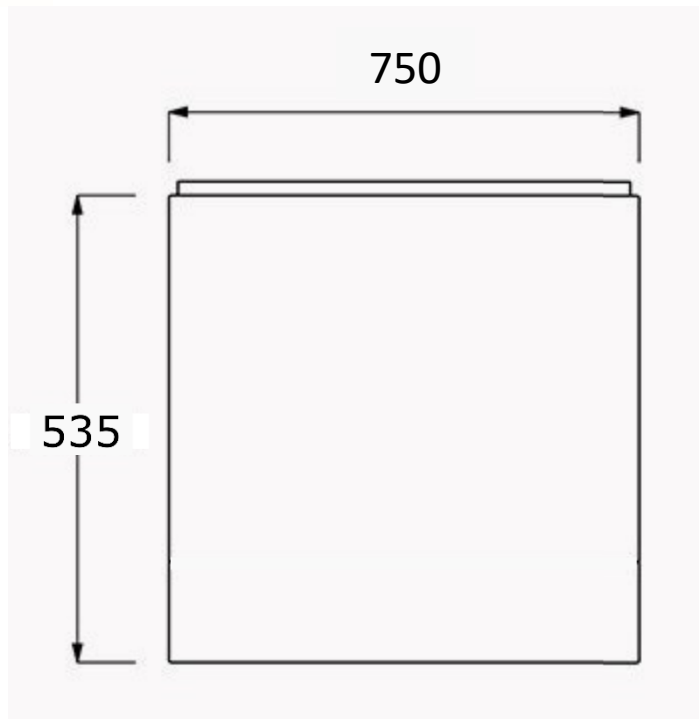

Technical Data Information

Product Code:	PLA750
Information:	Bath Panel 750mm Wide COLOUR/FINISH: White/Acrylic Material: Acrylic Size: 750x535mm
Overall Dimensions:	H: 535 x W: 750

Aftercare: During installation extra care must be taken to avoid damaging the fittings. Guarantee is against faulty workmanship or materials (excluding serviceable parts), providing they have been installed, cared for and used in accordance with our instructions.

All Dimensions are in millimetres. The information contained on this page was correct at date of issue. Fitting dimensions are provided as a guide only. Some variation may occur due to manufacturing tolerances. We pursue a policy of continuing improvement in design and performance of our products and so reserve the right to change specifications without prior notice.