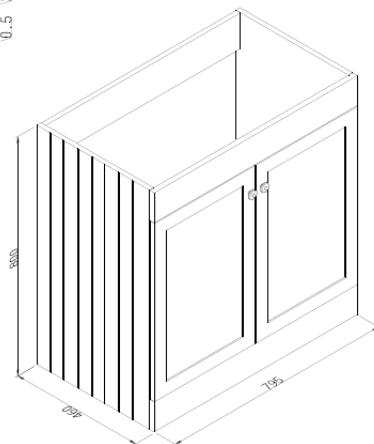

## Technical Data Information

**Product Code:** KYL80FWHT

**Information:** Kylemore 800mm Floor Standing Unit  
**Colour:** Matt White

**Overall Dimensions:** H: 858 x D: 460 x W: 800

All Dimensions are in millimetres. The information contained on this page was correct at date of issue. Fitting dimensions are provided as a guide only. Some variation may occur due to manufacturing tolerances. We pursue a policy of continuing improvement in design and performance of our products and so reserve the right to change specifications without prior notice.