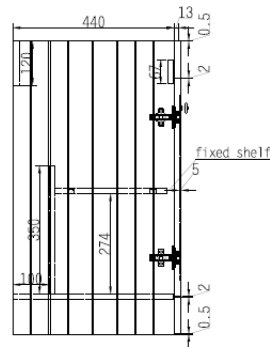

## Technical Data Information

**Product Code:** KYL80FWHT

**Information:** Kylemore 800mm Floor Standing Unit  
**Colour:** Matt White

**Overall Dimensions:** H: 858 x D: 460 x W: 800

All Dimensions are in millimetres. The information contained on this page was correct at date of issue. Fitting dimensions are provided as a guide only. Some variation may occur due to manufacturing tolerances. We pursue a policy of continuing improvement in design and performance of our products and so reserve the right to change specifications without prior notice.