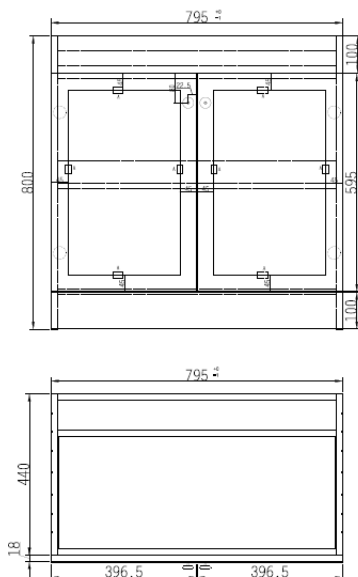

## Technical Data Information

**Product Code:** KYL80FWHT

**Information:** Kylemore 800mm Floor Standing Unit  
**Colour:** Matt White

**Overall Dimensions:** H: 858 x D: 460 x W: 800

All Dimensions are in millimetres. The information contained on this page was correct at date of issue. Fitting dimensions are provided as a guide only. Some variation may occur due to manufacturing tolerances. We pursue a policy of continuing improvement in design and performance of our products and so reserve the right to change specifications without prior notice.