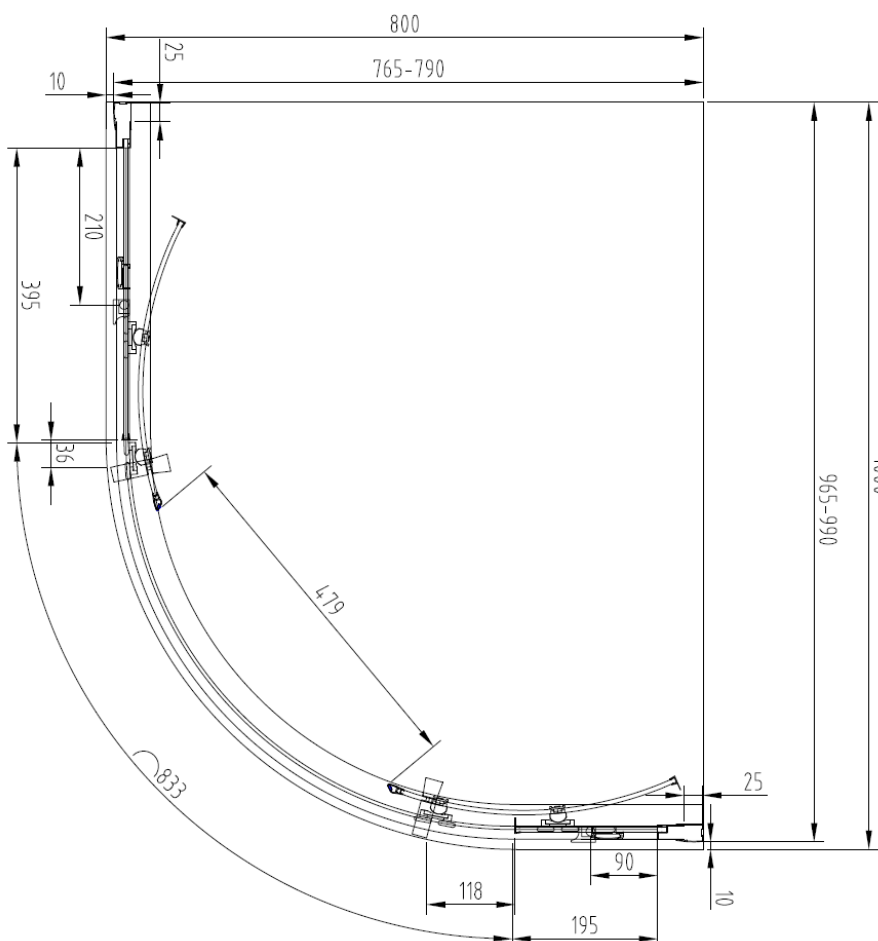

## Technical Data Information

**Product Code:** CNVQ1080

**Information:** **Casanuova 1000 x 800 Offset Quadrant Shower Door**

1900mm High  
Magnetic Door Closure  
6mm Toughened Safety Glass  
Easy Clean Glass  
Tested to Standard EN14428  
Anodised Bright Silver Profiles  
CE Certified  
Double Rollers with Quick Release  
Reversible  
20 Year Warranty

All Dimensions are in millimetres. The information contained on this page was correct at date of issue. Fitting dimensions are provided as a guide only. Some variation may occur due to manufacturing tolerances. We pursue a policy of continuing improvement in design and performance of our products and so reserve the right to change specifications without prior notice.