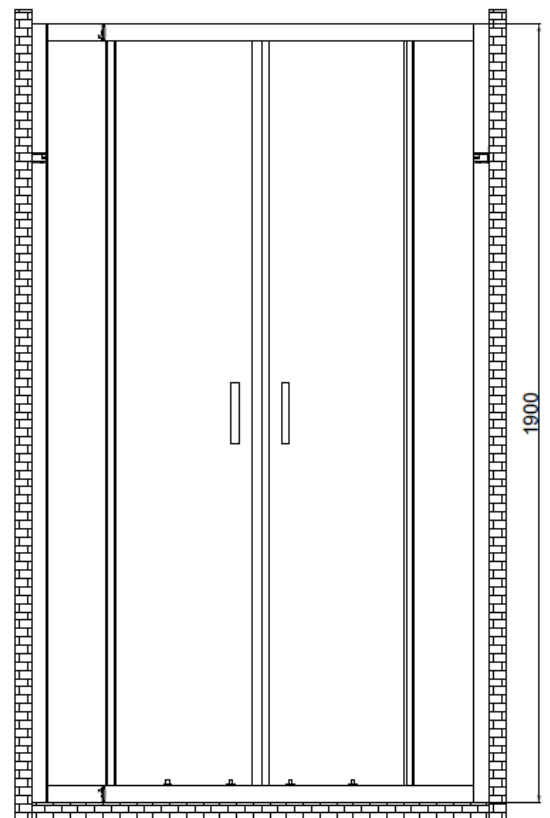

## Technical Data Information

**Product Code:** CNVQ1080

**Information:** **Casanuova 1000 x 800 Offset Quadrant Shower Door**

1900mm High  
Magnetic Door Closure  
6mm Toughened Safety Glass  
Easy Clean Glass  
Tested to Standard EN14428  
Anodised Bright Silver Profiles  
CE Certified  
Double Rollers with Quick Release  
Reversible  
20 Year Warranty

All Dimensions are in millimetres. The information contained on this page was correct at date of issue. Fitting dimensions are provided as a guide only. Some variation may occur due to manufacturing tolerances. We pursue a policy of continuing improvement in design and performance of our products and so reserve the right to change specifications without prior notice.