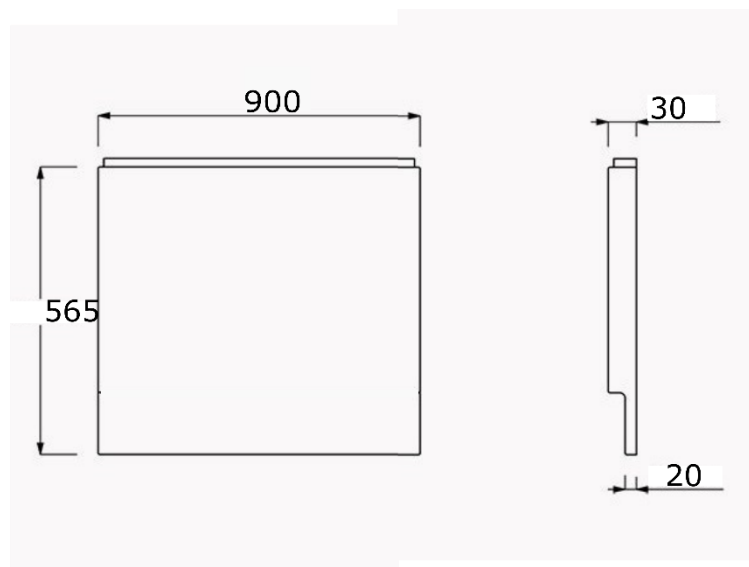

Technical Data Information

| | |
|----------------------------|--|
| Product Code: | BPANEL900 |
| Information: | Heavy Duty Acrylic Bath Panel 900mm Wide COLOUR/FINISH: Acrylic Material: Acrylic Size: 900x565mm |
| Overall Dimensions: | H: 565 x W: 900 x D: 30 |

All Dimensions are in millimetres. The information contained on this page was correct at date of issue. Fitting dimensions are provided as a guide only. Some variation may occur due to manufacturing tolerances. We pursue a policy of continuing improvement in design and performance of our products and so reserve the right to change specifications without prior notice.