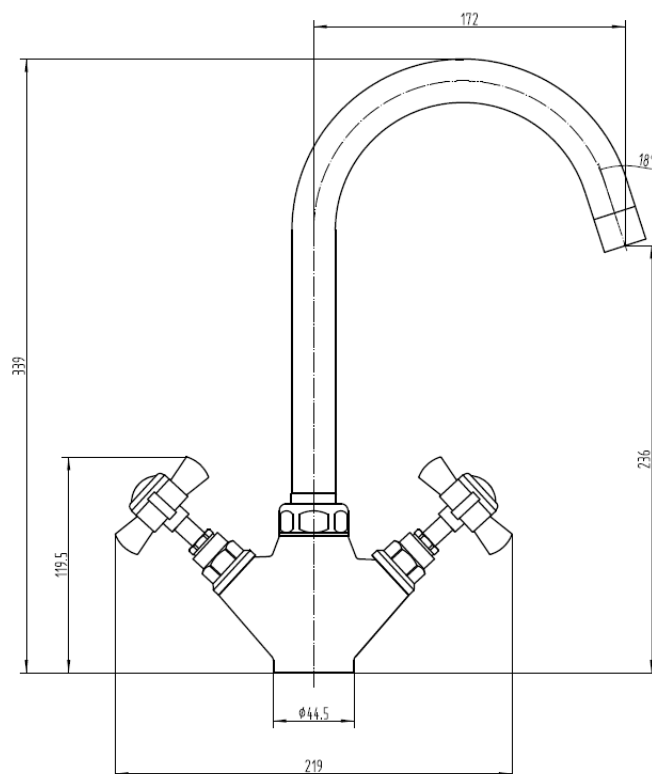

Technical Data Information

Product Code: AVW73

Description: Kitchen Sink Mixer

- The Mono Kitchen Sink Mixer Tap is the ideal choice if you're looking for a stylish and elegant design. The sleek chrome plated finish will complement the rest of your kitchen.
- Finish - Chrome
- Suitable for low pressure

Overall Dimension: H: 339 x W: 219 x D: 172

All Dimensions are in millimetres. The information contained on this page was correct at date of issue. Fitting dimensions are provided as a guide only. Some variation may occur due to manufacturing tolerances. We pursue a policy of continuing improvement in design and performance of our products and so reserve the right to change specifications without prior notice.