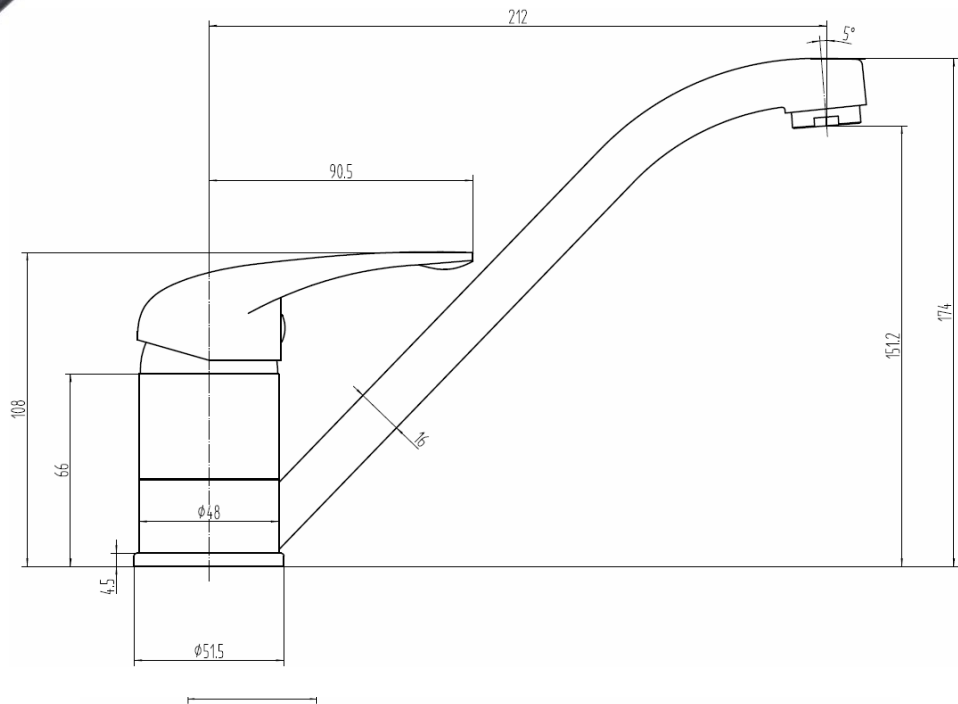

Technical Data Information

Product Code: AVT79

Description: Kitchen Sink Mixer

- Construction: Brass Body (CuZn40Pb18); Zinc alloy handle
- Finishes: Chrome plated to BS EN 248
- Water Pressure: Min. 0.1 bar, Max. 6.0 bar
- Plumbing Systems: Suitable for all plumbing systems
- Standards: Complies with BS5412, BS EN200
- Cartridge: 40mm Ceramic disc cartridge
- Aerator: Aerator
- Guarantee: 10 years against manufacturing faults (excluding serviceable parts).
- Additional Information: 360° Swivel Spout

Overall Dimensions: H: 174 x W: 51.5 x D: 212

Flow Rates (Litres per minute)

| System Pressure | 0.1 Bar | 0.2 Bar | 0.3 Bar | 0.5 Bar | 1.0 Bar | 1.5 Bar | 2.0 Bar | 3.0 Bar | 4.0 Bar | 5.0 Bar |
|-----------------|---------|---------|---------|---------|---------|---------|---------|---------|---------|---------|
| | 7.2 | 9.4 | - | 11.6 | - | - | - | - | - | - |

All Dimensions are in millimetres. The information contained on this page was correct at date of issue. Fitting dimensions are provided as a guide only. Some variation may occur due to manufacturing tolerances. We pursue a policy of continuing improvement in design and performance of our products and so reserve the right to change specifications without prior notice.